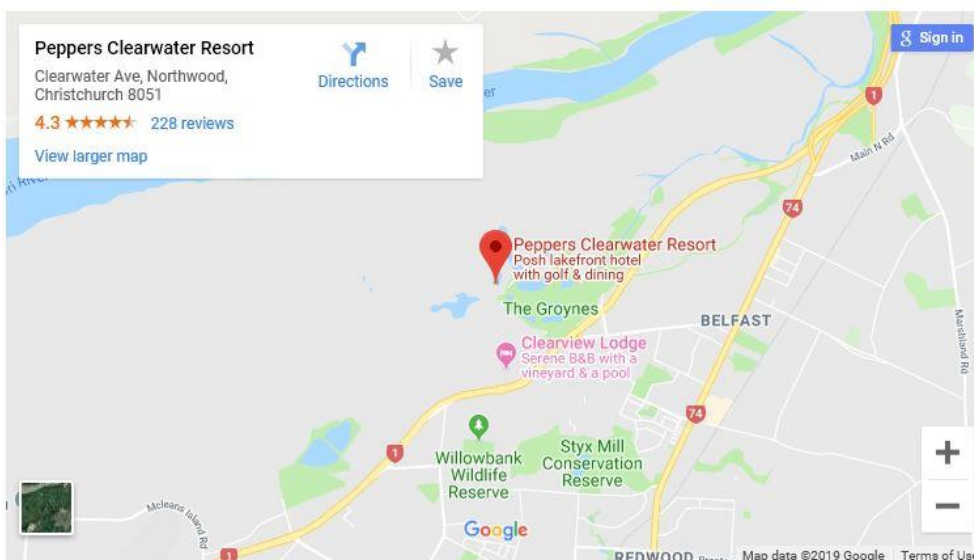

PEPPERS

CLEARWATER RESORT CHRISTCHURCH

Peppers Clearwater Resort: <https://www.mantrahotels.com/peppers-clearwater-resort/> to view.

For a classic New Zealand outdoor escape, you can't go past Peppers Clearwater Resort. Christchurch city is just a short drive away, and from its ideal position you can take in views of Lake Kaikainui from your Suite, Room or Villa.

Enjoy a hit on the tennis courts, a round of golf or dine on delicious fare at The Lakes Restaurant.

Driving time to Christchurch Town Hall – approx 15-20 minutes by UBER etc.

Peppers Clearwater Resort are offering 15% OFF* for guests attending Rotary Zone conference at the Christchurch Town Hall.

- Click here <https://www.mantrahotels.com/new-zealand/south-island/christchurch/accommodation/> and enter the promo code **ROTARYZONE** to see the offer.

Valid for sale until 23/08/19 and travel from 17/09/19 until 25/09/19. *Conditions apply.

Location

Contact Information

Clearwater Avenue
Christchurch, South Island 8051
New Zealand

+64 3 360 1000

clearwater@peppers.co.nz

Points of Interest

- Christchurch Airport - 7 km
- International Antarctic Centre - 7 km
- Christchurch - 13 km
- RE:Start Shopping Mall - 14 km
- Waipara Springs Winery - 55 km
- Mount Hutt Ski Area - 112 km